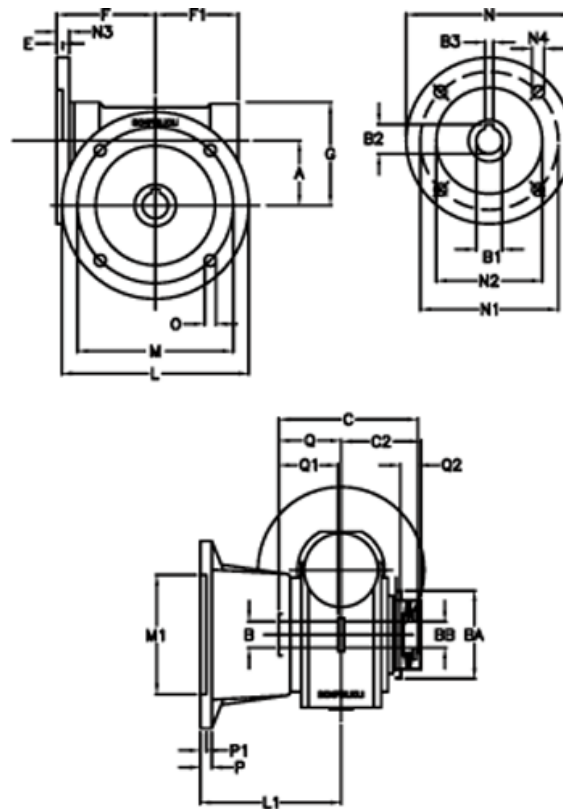

Data Sheet

Article number: 390204902462216

Description: Worm Gear with Torque Limiter
VF 49-L1-FA-24 P63B5

Measures

a = 49.5	C2 = 64	m = 90	P = 12
B = 25	Description = VF 49FA-xx-63B5	M1 = 70	P1 = 10
B1 E7 = 11	E = 3	N = 140	Q = 51.0
B2 = 12.8	F = 70	N1 = 115	Q1 = 41
B3 H9 = 4	F1 = 63	N2 = 95	Q2 = 15
BA = 63	g = 80	N3 = 10.5	
BB H7 = 14	L = 125	N4 = 9.5	
C = 105	L1 = 115	O = 10.5	